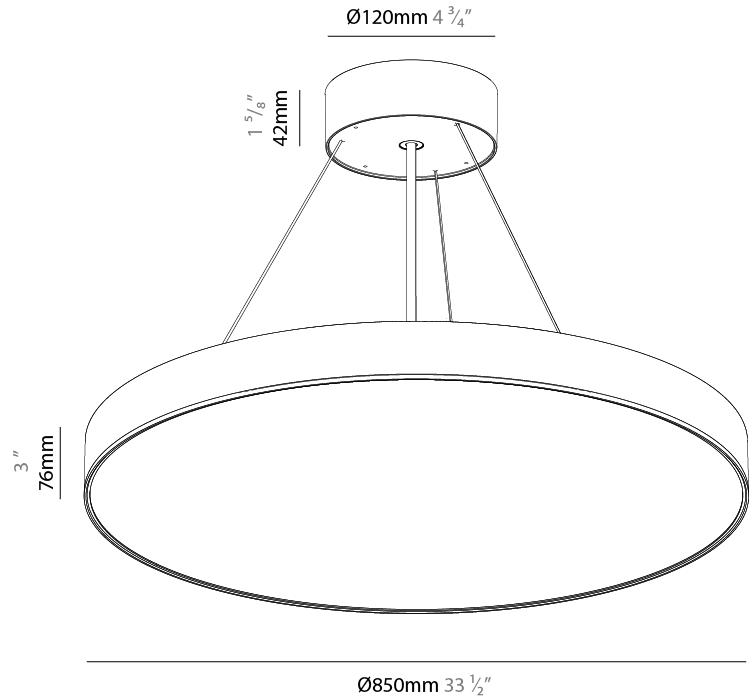

1. To build a product code in our configurator select the specify button on the base model # product page
2. To build a manual product code on this datasheet choose from the options listed below in blue font and add the suffix to the base model #

GENERAL

Series: Sign EVO
Partner: Prolicht
Division: Architectural
Installation: Suspension
Product Type: Pendant
Mounting Location: Ceiling
Light Distribution: Direct / Indirect

PHYSICAL

Shape: Round
Diameter (mm): 850
Diameter (in): 33 7/16
Height (mm): 82
Height (in): 3 1/4
Weight (kg): 8.8
Diffuser: [PMMA - Opal](#) / [Microprism](#) / [Clear Microprism](#)
Fixture Finish: [SSR / BKV / CWI / CRY / HAB / UFT / ITA / RUA / FTG / MYG / LOD / PUS / FRO / FUP / KIA / POP / BLS / SPG / MEY / GOH / CHC / COM / ABZ / JAG / OBR / MOS / ROR](#)
Fixture Material: [PMMA](#) / [Extruded Aluminum](#) / [Steel](#)
Cable Details: [2000mm](#) or [6000mm](#) [Transparent Cable](#)

ELECTRICAL

Lamp Type: LED (Zhaga Standard)
Input Wattage (W): 77.4
Total Output Wattage (W): 70
Dimming: Non-Dimmable
Driver Included: Yes
Driver Location: Integrated
Driver Type: Constant Current - Universal
Driver Class: Class 2
Input Voltage (V): 120

LED

Color Temperature (°K): [2700](#) / [3000](#) / [3500](#) / [4000](#)
Max. Delivered Lumen (lm): Max 12398 (7842 Dir / 4556 Ind)
Nominal Lumen (lm): Max 14042
CRI: >90 CRI
Lamp Life (hrs): 50000

OPTICAL

RATINGS AND CERTIFICATIONS

Certified By: Certified for North American Standards
IP rating: IP40
Glare Rating: ≤ 19